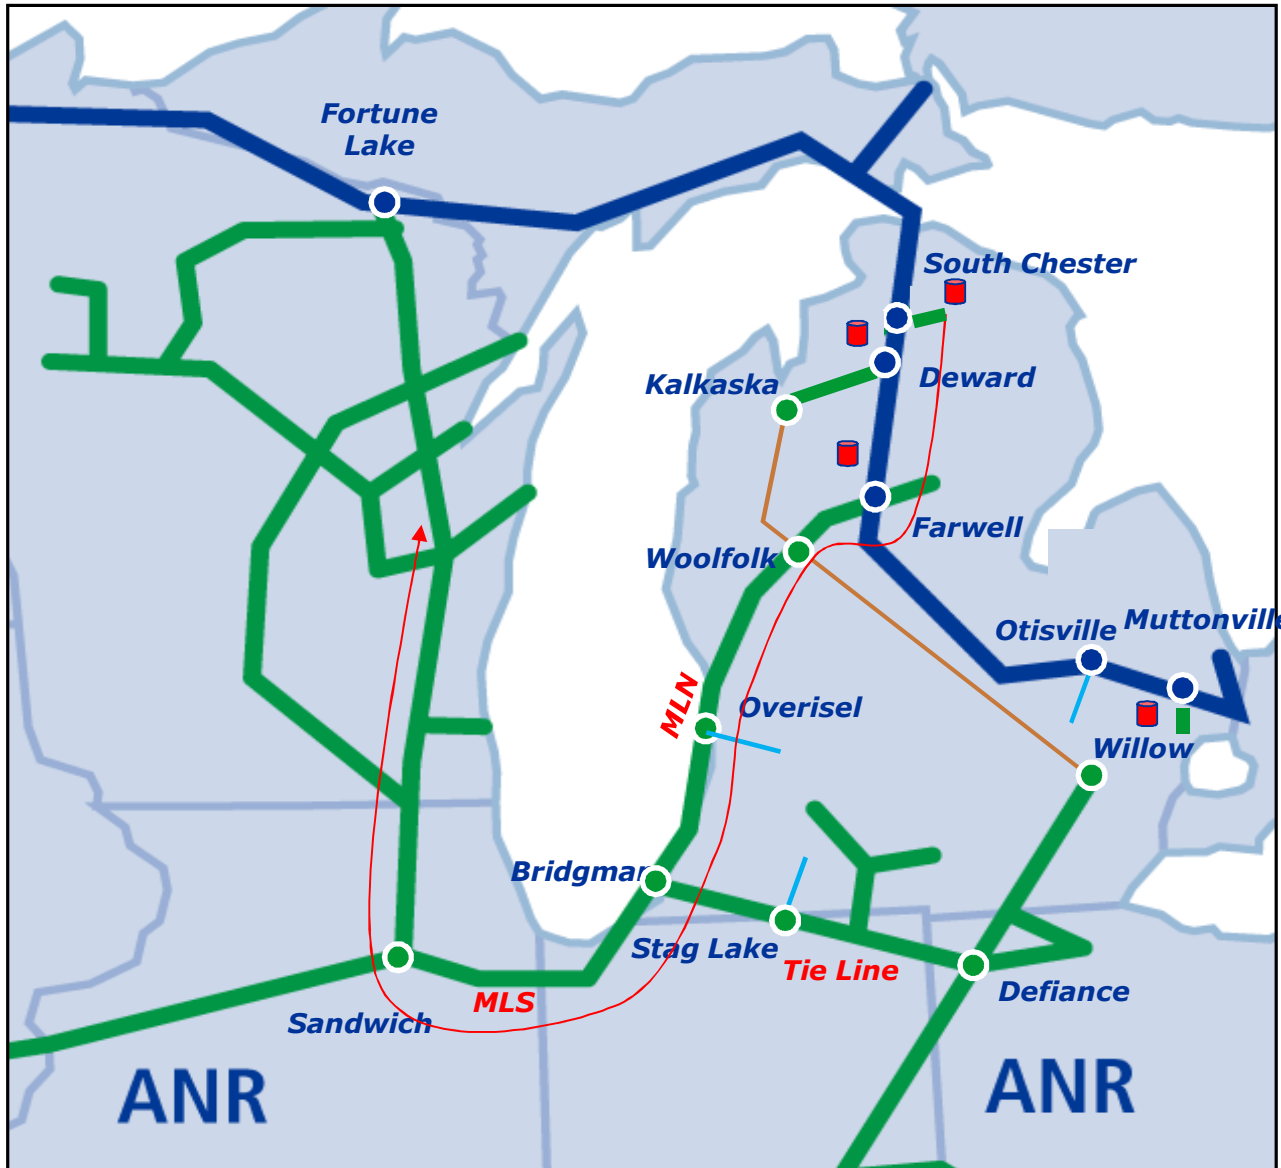

X-1 Replacement

Storage	
Great Lakes	
ANR	
DTE Gas	
Consumers	